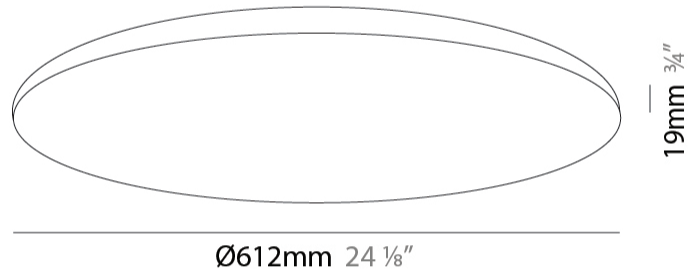

INFINITE ROUND SURFACE

A52029- -

base number   Color   Finish
Temperature   Options

1. To build a product code in our configurator select the specify button on the base model # product page
2. To build a manual product code on this datasheet choose from the options listed below in blue font and add the suffix to the base model #

GENERAL

Series: Infinite Round
Partner: Ivela
Division: Architectural
Installation: Surface
Product Type: Panels
Mounting Location: Ceiling
Light Distribution: Direct

PHYSICAL

Shape: Round
Diameter (mm): 612
Diameter (in): 24 1/8
Height (mm): 19
Height (in): 3/4
Diffuser: PMMA - Opal
Fixture Finish: WHI / BLK / GLD
Fixture Material: Aluminum

ELECTRICAL

Lamp Type: LED
Input Wattage (W): 38
Dimming: Tri-Mode (Non-Dimming and Phase Dimming (120Vac only) and 0-10V Dimming)
Driver Included: No
Driver Location: Remote
Driver Type: Constant Voltage - Universal
Driver Class: Class 2
Housing: ENCP 5 (ERP) ENCP 13 (SC Power)
Input Voltage (V): 120 - 277
Output Voltage (V): 24

LED

Color Temperature (°K): 2700 / 3000 / 3500 / 4000
Max. Delivered Lumen (lm): 2160 / 2250 / 2317 / 2385
Nominal Lumen (lm): 4320 / 4500 / 4634 / 4770
CRI: >93 CRI
Lamp Life (hrs): 50000

OPTICAL

RATINGS AND CERTIFICATIONS

Certified By: CSA Certified to UL and CSA Standards
IP rating: IP20

PROJECT	_____
TYPE	_____
SPECIFIER	_____
QUANTITY	_____
DATE	_____