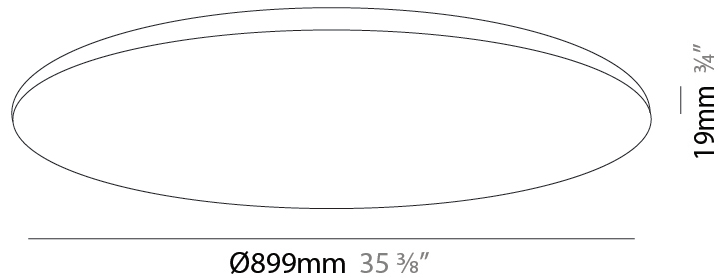

PROJECT
TYPE
SPECIFIER
QUANTITY
DATE

INFINITE ROUND SURFACE

A52030- -
base number   Color   Finish
                         Temperature   Options

1. To build a product code in our configurator select the specify button on the base model # product page
2. To build a manual product code on this datasheet choose from the options listed below in blue font and add the suffix to the base model #

GENERAL

Series: Infinite Round
Partner: Ivela
Division: Architectural
Installation: Surface
Product Type: Panels
Mounting Location: Ceiling
Light Distribution: Direct

PHYSICAL

Shape: Round
Diameter (mm): 899
Diameter (in): 35 ³/₈
Height (mm): 19
Height (in): 3/4
Diffuser: PMMA - Opal
[Fixture Finish: WHI / BLK / GLD](#)
Fixture Material: Aluminum

ELECTRICAL

Lamp Type: LED
Input Wattage (W): 56
Dimming: Tri-Mode (Non-Dimming and Phase Dimming (120Vac only) and 0-10V Dimming)
Driver Included: No
Driver Location: Remote
Driver Type: Constant Voltage - Universal
Driver Class: Class 2
Housing: ENCP 5 (ERP) ENCP 8 (SC Power)
Input Voltage (V): 120 - 277
Output Voltage (V): 24

LED

[Color Temperature (°K): 2700 / 3000 / 3500 / 4000](#)
Max. Delivered Lumen (lm): 3360 / 3500 / 3604 / 3710
Nominal Lumen (lm): 6720 / 7000 / 7208 / 7420
CRI: >93 CRI
Lamp Life (hrs): 50000

OPTICAL

RATINGS AND CERTIFICATIONS

Certified By: CSA Certified to UL and CSA Standards
IP rating: IP20